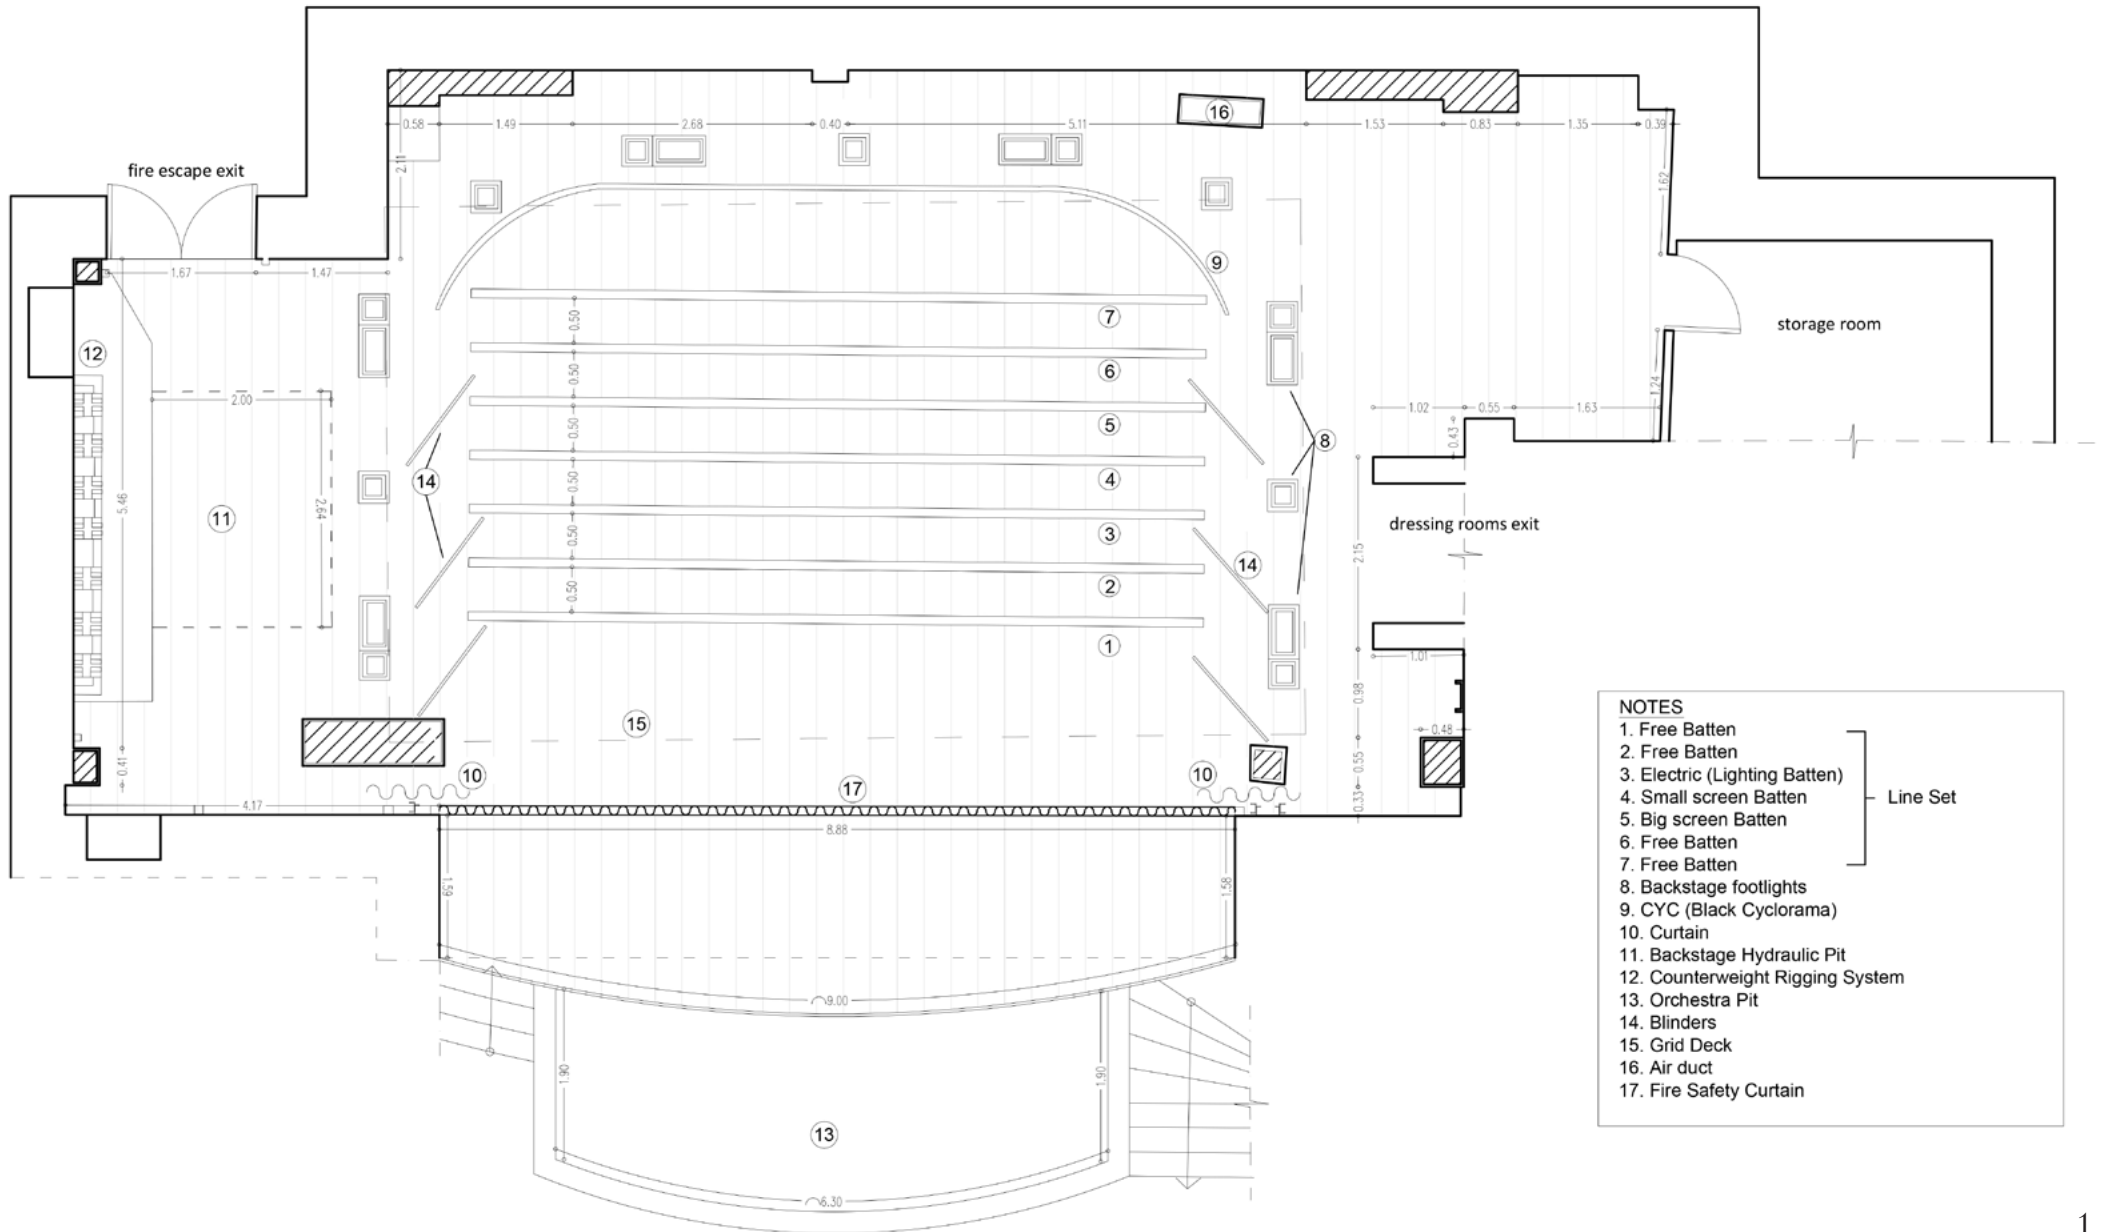

Theater Floor Plan

- NOTES**
- 1. Free Batten
 - 2. Free Batten
 - 3. Electric (Lighting Batten)
 - 4. Small screen Batten
 - 5. Big screen Batten
 - 6. Free Batten
 - 7. Free Batten
 - 8. Backstage footlights
 - 9. CYC (Black Cyclorama)
 - 10. Curtain
 - 11. Backstage Hydraulic Pit
 - 12. Counterweight Rigging System
 - 13. Orchestra Pit
 - 14. Blinders
 - 15. Grid Deck
 - 16. Air duct
 - 17. Fire Safety Curtain
- } Line Set

Stage Metal Grid Plan

Hall Plan