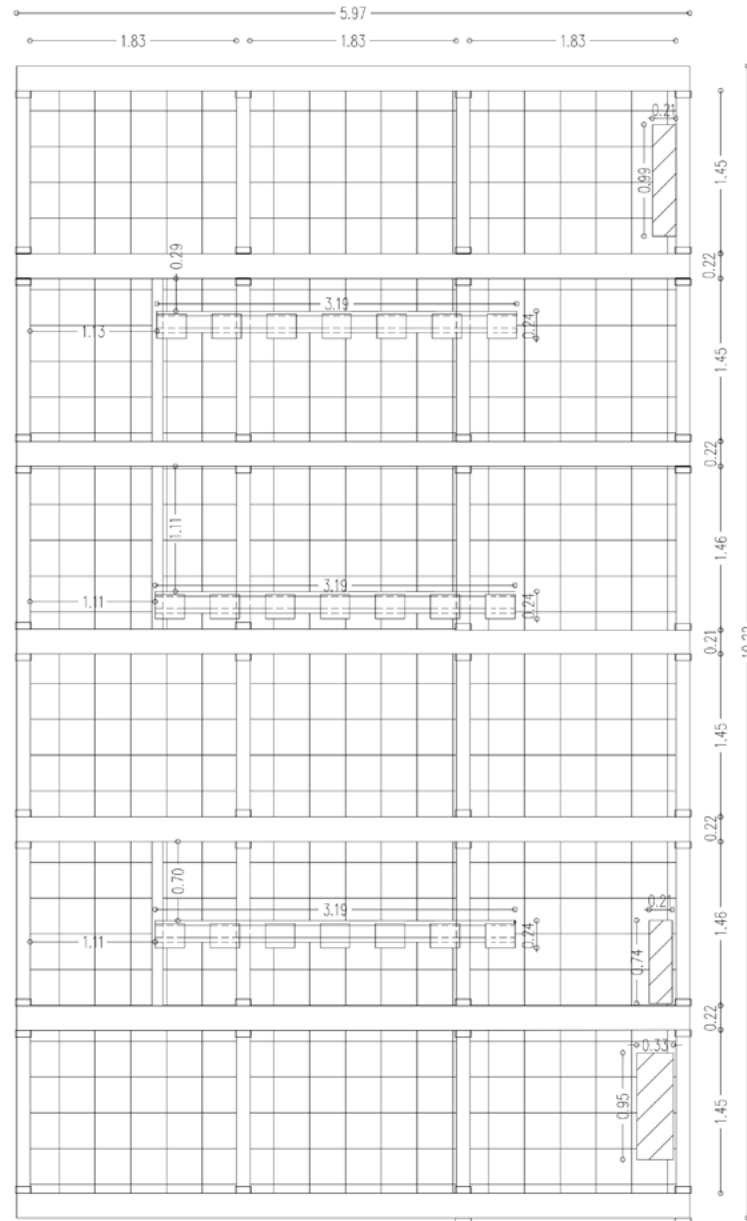

Theater Floor Plan

- NOTES**
- 1. Free Batten
 - 2. Free Batten
 - 3. Electric (Lighting Batten)
 - 4. Small screen Batten
 - 5. Big screen Batten
 - 6. Free Batten
 - 7. Free Batten
 - 8. Backstage footlights
 - 9. CYC (Black Cyclorama)
 - 10. Curtain
 - 11. Backstage Hydraulic Pit
 - 12. Counterweight Rigging System
 - 13. Orchestra Pit
 - 14. Blinders
 - 15. Grid Deck
 - 16. Air duct
 - 17. Fire Safety Curtain
- } Line Set

Stage Metal Grid Plan

Hall Plan